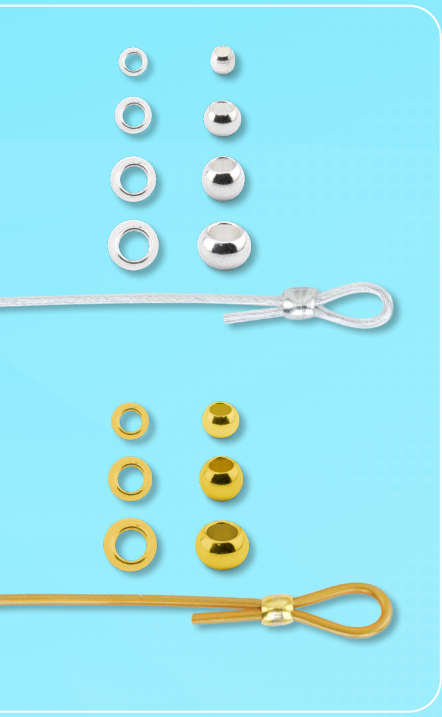

Shown Enlarged

Actual Size

- A
- B
- C
- D
- E
- F
- G

CRIMP BEADS

Base Metal Crimp Beads

	Size	I.D.	O.D.	Pack Weight	Plating/Color	Approx. Pieces Per Pack	Part #
A	#0	0.80 mm (.031 in)	1.3 mm (.051 in)	1.5 g	Silver	200	JFC0S-1.5G
B	#1	1.3 mm (.051 in)	2.0 mm (.079 in)	1.5 g	Silver	100	JFC1S-1.5G
C	#2	1.5 mm (.059 in)	2.5 mm (.098 in)	1.5 g	Silver	45	JFC2S-1.5G
D	#3	1.8 mm (.071 in)	3.0 mm (.118 in)	1.5 g	Silver	27	JFC3S-1.5G
A	#0	0.80 mm (.031 in)	1.3 mm (.051 in)	1.0 oz	Silver	4,900	JFC0S-1Z
B	#1	1.3 mm (.051 in)	2.0 mm (.079 in)	1.0 oz	Silver	1,400	JFC1S-1Z
C	#2	1.5 mm (.059 in)	2.5 mm (.098 in)	1.0 oz	Silver	900	JFC2S-1Z
D	#3	1.8 mm (.071 in)	3.0 mm (.118 in)	1.0 oz	Silver	450	JFC3S-1Z
E	#1	1.3 mm (.051 in)	2.0 mm (.079 in)	1.5 g	Gold Color	100	JFC1G-1.5G
F	#2	1.5 mm (.059 in)	2.5 mm (.098 in)	1.5 g	Gold Color	45	JFC2G-1.5G
G	#3	1.8 mm (.071 in)	3.0 mm (.118 in)	1.5 g	Gold Color	27	JFC3G-1.5G
E	#1	1.3 mm (.051 in)	2.0 mm (.079 in)	1.0 oz	Gold Color	1,400	JFC1G-1Z
F	#2	1.5 mm (.059 in)	2.5 mm (.098 in)	1.0 oz	Gold Color	900	JFC2G-1Z
G	#3	1.8 mm (.071 in)	3.0 mm (.118 in)	1.0 oz	Gold Color	450	JFC3G-1Z

Crimp Bead Size Variety Pack **EXCLUSIVE!**

	Pieces Size #0	Pieces Size #1	Pieces Size #2	Pieces Size #3	Plating/Color	Total Pieces	Part #
H	250	150	125	75	Silver	600	305B-101
I	250	150	125	75	Gold Color	600	305A-101

#1 Crimp Bead Color Variety Pack **EXCLUSIVE!**

	Silver Plated Pieces	Gold Color Pieces	Copper Plated Pieces	Hematite Color Pieces	Total Pieces	Part #
J	150	150	150	150	600	305X-109

Crimp Findings are sold by weight. Piece-counts are for estimates only.