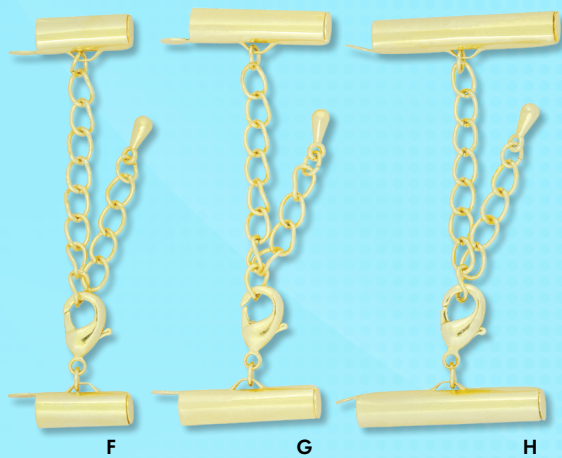

Attach using Pinch Bail Pliers (p. 97).

F

G

H

Tube Slide Ends

	Clasp Width mm	I.D. mm	Slit Width mm	Plating/ Color	Pieces Per Pack	Part #
A	30 (1.18 in)	2.44 (.096 in)	0.74 (.029 in)	Silver Plated	2	304B-103
B	23 (.90 in)	2.44 (.096 in)	0.74 (.029 in)	Gold Color	2	304A-101

Slide Connectors with Extension Clasps

	Clasp Width mm	I.D. mm	Slit Width mm	Plating/ Color	Pieces Per Pack	Part #
C	13 (.51 in)	3.5 (.14 in)	0.7 (.027 in)	Silver Plated	2	324B-060
D	20 (.79 in)	3.5 (.14 in)	0.7 (.027 in)	Silver Plated	2	324B-062
E	26 (1.0 in)	3.5 (.14 in)	0.7 (.027 in)	Silver Plated	2	324B-064
F	13 (.51 in)	3.5 (.14 in)	0.7 (.027 in)	Gold Color	2	324A-060
G	20 (.79 in)	3.5 (.14 in)	0.7 (.027 in)	Gold Color	2	324A-062
H	26 (1.0 in)	3.5 (.14 in)	0.7 (.027 in)	Gold Color	2	324A-064

Slide Connectors/Ends are a perfect way to finish designs on wire, cord, and the Jewel Loom™ (p. 132)!

Extension Chain

	Style	Length mm	Plating/ Color	Pieces Per Pack	Part#
I	Lobster Clasp	73.02 (2.87 in)	Silver	3	324B-005
J	Tear Drop	57.15 (2.25 in)	Silver	7	324B-010
J	Tear Drop	57.15 (2.25 in)	Silver	144	324B-011
K	Ball Drop	58.74 (2.31 in)	Silver	144	324B-013
L	Heart	50.8 (2.0 in)	Silver	144	324B-015
M	Tear Drop	57.15 (2.25 in)	Gold Color	144	324A-011

Beadalon Variety Packs **EXCLUSIVE!**

Simplify your jewelry making with Beadalon Variety Packs! These 17 mini findings kits share the same price-point and feature our best-selling findings in convenient assortments that offer outstanding value. Crimp packs include miniature glass vials with plastic caps to keep your crimps neatly organized. Component packs come with a handy, 5-compartment storage container featuring a hinged lid, making it easy to identify and access your components.