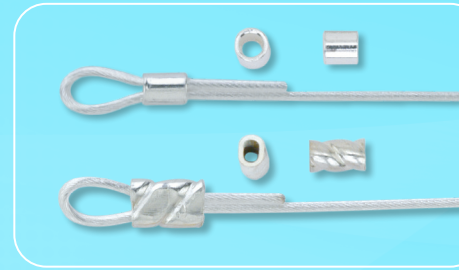

Actual Size

Shown Enlarged

Sterling Silver