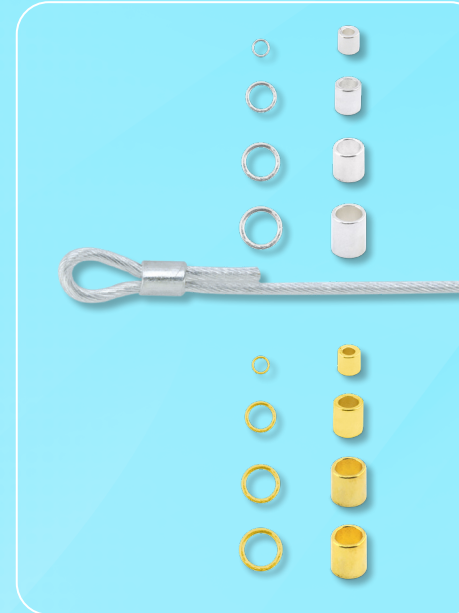

#2 Crimp Tube Color Variety Pack **EXCLUSIVE!**

	Silver Plated Pieces	Gold Color Pieces	Copper Plated Pieces	Hematite Color Pieces	Total Pieces	Part #
M	150	150	150	150	600	305X-129

#3 Crimp Tube Color Variety Pack **EXCLUSIVE!**

	Silver Plated Pieces	Gold Color Pieces	Copper Plated Pieces	Hematite Color Pieces	Total Pieces	Part #
N	125	125	125	125	500	305X-133

Actual Size

Shown Enlarged

Sterling Silver

Base Metal Plated/Color

K

L

M

N

Shown Enlarged

Actual Size

A

B

C

D

Use With Wire Gauges

	Fits Stretch Cord Diam. mm	I.D. mm	O.D. mm	Length mm	Plating/Color	Pieces Per Pack	Part #
A	0.7, 0.8 (.031 in)	1.5 (.059 in)	2.0 (.079 in)	4.0 (.157 in)	Gold Color	80	346A-024
B	0.5 (.019 in)	1.3 (.051 in)	1.8 (.071 in)	4.0 (.157 in)	Silver	80	346B-020
C	0.7, 0.8 (.031 in)	1.5 (.059 in)	2.0 (.079 in)	4.0 (.157 in)	Silver	80	346B-024
D	1.0 (.031 in)	2.0 (.079 in)	2.5 (.098 in)	6.0 (.236 in)	Silver	40	346B-028