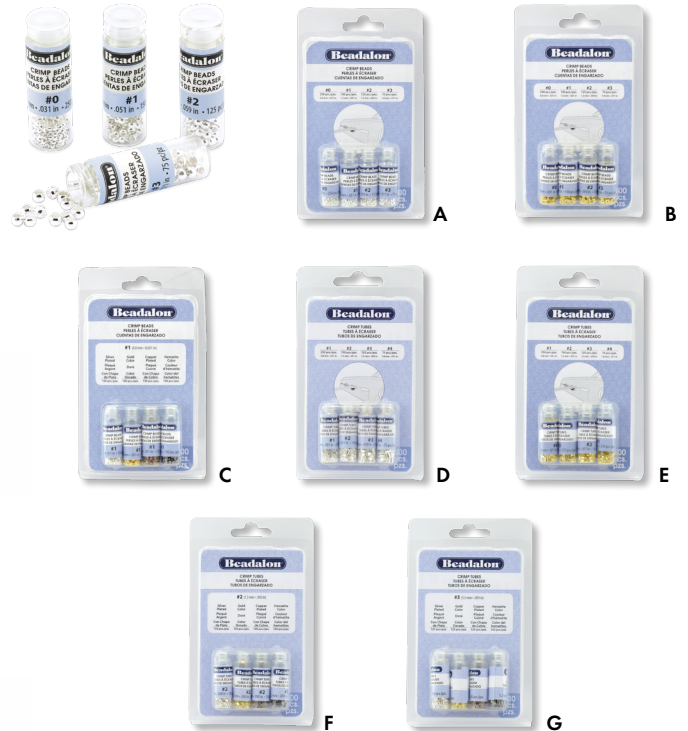

#2 Crimp Tube Color Variety Pack

	Silver Plated Pieces	Gold Color Pieces	Copper Plated Pieces	Hematite Color Pieces	Total Pieces	Part #
F	150	150	150	150	600	305X-129

#3 Crimp Tube Color Variety Pack

	Silver Plated Pieces	Gold Color Pieces	Copper Plated Pieces	Hematite Color Pieces	Total Pieces	Part #
G	125	125	125	125	500	305X-133

Crimp Covers Variety Pack

	Pieces 3mm	Pieces 4mm	Pieces 4mm Sparkle	Pieces 4mm Lines	Plating/Color	Total Pieces	Part #
H	20	20	20	20	Silver	80	349B-101
I	20	20	20	20	Gold Color	80	349A-101

Pinch Bail Pendants - 4-Size Variety Pack

	9mm Pieces	11mm Pieces	12mm Pieces	14mm Pieces	Plating/Color	Total Pieces	Part #
J	6	5	4	3	Silver	18	327B-199

Assorted Findings - 4 Components Variety Pack

	Jump Rings	Spring Rings	Lobster Clasps	Tags	Plating/Color	Total Pieces	Part#
K	73	8	8	23	Silver	112	356B-010
L	73	8	8	23	Antique Brass Color	112	356R-010
M	73	8	8	23	Rose Gold Color	112	356L-010
N	73	8	8	23	Hematite	112	356C-010

Assorted Findings - 6 Components Variety Pack

	Jump Rings	Spring Rings	Lobster Clasps	Tags	Crimp Tubes	Crimp Beads	Plating/Color	Total Pieces	Part#
O	60	6	6	20	20	20	Gold Color	132	356A-110
P	60	6	6	20	20	20	Silver	132	356B-110

Memory Wire End Caps - 4-Components Variety Pack

	3 mm Ball	4 mm Ball	4 mm Corrugated	4 mm Sparkle	I.D. mm	Plating/Color	Total Pieces	Part#
Q	24	24	12	12	.91 (0.036 in)	Silver	72	317B-310

CRIMP VIAL PACKS