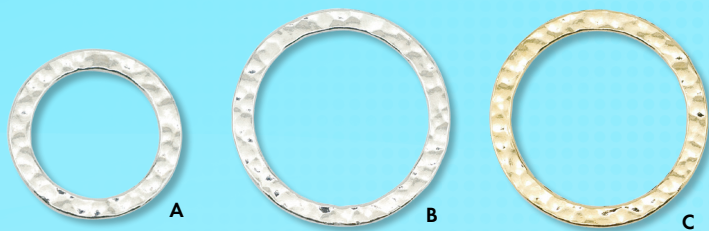

F. Vintage Silver Color French Wire

Hole Diameter	Size	I.D. mm	Use With Cord Sizes	Length Meter(s)	Part #
•	Fine	0.60 (.024 in)	1-3	1 (3.28 ft)	JFFW0.6VS-01M
•	Medium	0.70 (.028 in)	4	1 (3.28 ft)	JFFW0.7VS-01M
•	Heavy	0.80 (.032 in)	5-6	1 (3.28 ft)	JFFW0.8VS-01M
•	X-Heavy	0.90 (.036 in)	7-10	1 (3.28 ft)	JFFW0.9VS-01M

Shown Enlarged

A
B
C
D
E
F

French Wire, also known as 'Gimp' and 'Bullion,' is used to cover and protect bead cord from friction and breakage at the clasp area.

Connector

Link

Solid Rings

	Shape	Size mm	Plating/ Color	Pieces Per Pack	Part#
A	Round Textured	24 (.944 in)	Silver	5	314B-184
B	Round Textured	27 (1.06 in)	Silver	5	314B-188
C	Round Textured	27 (1.06 in)	Gold Color	5	314A-188

Quick Links™

- Connect
- String
- Attach
- Combine

Quick Links **EXCLUSIVE!**

	Shape	Size mm	Plating/ Color	Pieces Per Pack	Part #
D	Round	12 (.472 in)	Silver	42	314B-310
E	Round	20 (.787 in)	Silver	22	314B-318
F	Round	25 (.984 in)	Silver	18	314B-324
G	Round Diamond Cut	20 (.787 in)	Silver	10	314B-320
H	Oval	8x15 (.315x.590 in)	Silver	32	314B-340
I	Oval	19x41 (.748x1.61 in)	Silver	14	314B-348
J	Round	12 (.472 in)	Gold Color	42	314A-310
K	Round	25 (.984 in)	Gold Color	18	314A-324
L	Round Diamond Cut	20 (.787 in)	Gold Color	10	314A-320