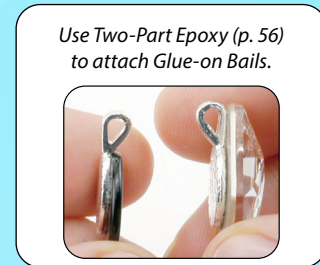

Pinch Bails

	Size mm	Plating/Color	Pieces Per Pack	Part #
A	10 (0.40 in)	Silver	10	327B-024
B	10 (0.40 in)	Gold Color	8	327A-024
A	10 (0.40 in)	Silver	144	327B-025
B	10 (0.40 in)	Gold Color	144	327A-025

Pinch Bail Pendants

	Size mm	Plating/Color	Pieces Per Pack	Part #
C	22 (0.87 in)	Silver	4	327B-070
C	22 (0.87 in)	Silver	72	327B-071

*Bail fits a bead holes 0.04 in (1 mm) or larger.

Pinch Bail Pendants - 4-Size Variety Pack

	9mm Pieces	11mm Pieces	12mm Pieces	14mm Pieces	Plating/Color	Total Pieces	Part #
D	6	5	4	3	Silver	18	327B-199

Glue-On Bails *EXCLUSIVE!*

	Style	Size mm	Plating/Color	Pieces Per Pack	Part#
E	Large	10 x 23 (.39 in x .91 in)	Silver	3	327B-310

Pendant Bails

	Style	Length mm	Plating/Color	Pieces Per pack	Part#
F	Fancy	10.0 (.393 in)	Silver	10	327B-035
H	Medium	10.0 (.393 in)	Gold Color	15	327A-010
G	Medium	10.0 (.393 in)	Silver	144	327B-011
H	Medium	10.0 (.393 in)	Gold Color	144	327A-011