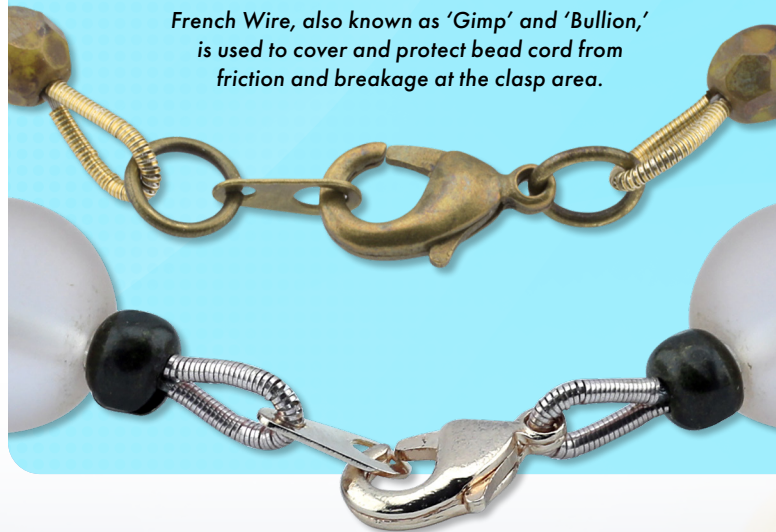

Shown Enlarged

A
B
C
D
E
F

French Wire, also known as 'Gimp' and 'Bullion,' is used to cover and protect bead cord from friction and breakage at the clasp area.

Connector

Link

Solid Rings

	Shape	Size mm	Plating/ Color	Pieces Per Pack	Part#
A	Round Textured	24 (.944 in)	Silver	5	314B-184
B	Round Textured	27 (1.06 in)	Silver	5	314B-188
C	Round Textured	27 (1.06 in)	Gold Color	5	314A-188