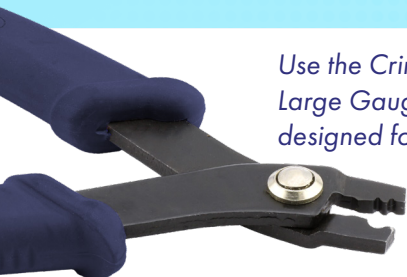

Single-Gauge Packs

F1	1.5 (.059 in)	Tarnish Resistant Silver	50	A346B-056
F2	2.0 (.078 in)	Tarnish Resistant Silver	50	A346B-054
F3	2.2 (.086 in)	Tarnish Resistant Silver	50	A346B-052
G1	1.5 (.059 in)	Brass Color	50	A346BRC-056
G2	2.0 (.078 in)	Brass Color	50	A346BRC-054
G3	2.2 (.086 in)	Brass Color	50	A346BRC-052

USING CRIMP CONNECTORS

© Beadalon 2025

Use the Crimper Tool for Artistic Wire Large Gauge Crimp Findings, specifically designed for these large crimps (p 99).

Makes a secure cold connection without needing solder or flame.

EZ-Crimp Findings

Beadalon EZ-Crimp Crimp Ends are the most user-friendly crimp ends available, and are ideal for finishing Beadalon flexible wires up to .026 in (0.66 mm). Attach with EZ-Crimp Pliers (p. 99) to ensure a professional finish with ease.