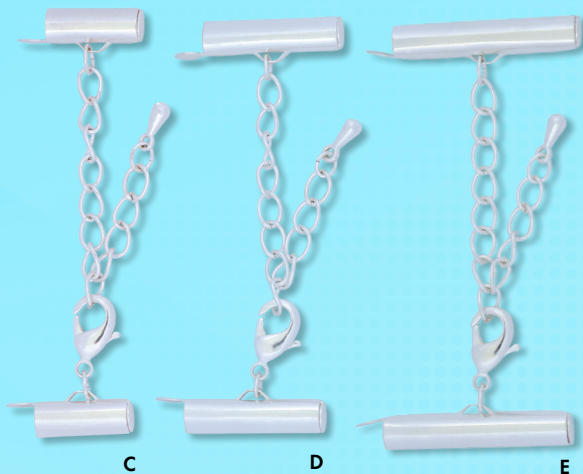

Attach using Pinch Bail Pliers (p. 97).

F

G

H

Tube Slide Ends

	Clasp Width mm	I.D. mm	Slit Width mm	Plating/ Color	Pieces Per Pack	Part #
A	30 (1.18 in)	2.44 (.096 in)	0.74 (.029 in)	Silver Plated	2	304B-103
B	23 (.90 in)	2.44 (.096 in)	0.74 (.029 in)	Gold Color	2	304A-101

Slide Connectors with Extension Clasps

	Clasp Width mm	I.D. mm	Slit Width mm	Plating/ Color	Pieces Per Pack	Part #
C	13 (.51 in)	3.5 (.14 in)	0.7 (.027 in)	Silver Plated	2	324B-060
D	20 (.79 in)	3.5 (.14 in)	0.7 (.027 in)	Silver Plated	2	324B-062
E	26 (1.0 in)	3.5 (.14 in)	0.7 (.027 in)	Silver Plated	2	324B-064
F	13 (.51 in)	3.5 (.14 in)	0.7 (.027 in)	Gold Color	2	324A-060
G	20 (.79 in)	3.5 (.14 in)	0.7 (.027 in)	Gold Color	2	324A-062
H	26 (1.0 in)	3.5 (.14 in)	0.7 (.027 in)	Gold Color	2	324A-064

Slide Connectors/Ends are a perfect way to finish designs on wire, cord, and the Jewel Loom™ (p. 132)!

Extension Chain

	Style	Length mm	Plating/ Color	Pieces Per Pack	Part#
I	Lobster Clasp	73.02 (2.87 in)	Silver	3	324B-005
J	Tear Drop	57.15 (2.25 in)	Silver	7	324B-010
J	Tear Drop	57.15 (2.25 in)	Silver	144	324B-011
K	Ball Drop	58.74 (2.31 in)	Silver	144	324B-013
L	Heart	50.8 (2.0 in)	Silver	144	324B-015
M	Tear Drop	57.15 (2.25 in)	Gold Color	144	324A-011

Beadalon Variety Packs **EXCLUSIVE!**

Simplify your jewelry making with Beadalon Variety Packs! These 17 mini findings kits share the same price-point and feature our best-selling findings in convenient assortments that offer outstanding value. Crimp packs include miniature glass vials with plastic caps to keep your crimps neatly organized. Component packs come with a handy, 5-compartment storage container featuring a hinged lid, making it easy to identify and access your components.