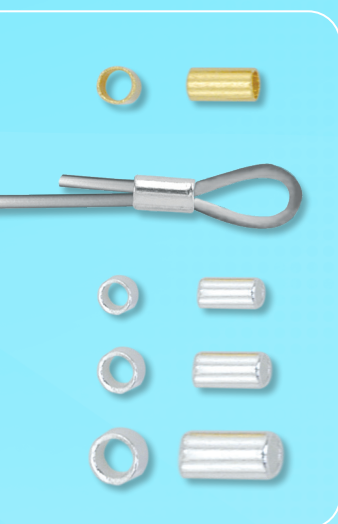

	Silver Plated Pieces	Gold Color Pieces	Copper Plated Pieces	Hematite Color Pieces	Total Pieces	Part #
N	125	125	125	125	500	305X-133

Actual Size

Shown Enlarged

Sterling Silver

Base Metal Plated/Color

K

L

M

N

Shown Enlarged

Actual Size

A

B

C

D

Use With Wire Gauges