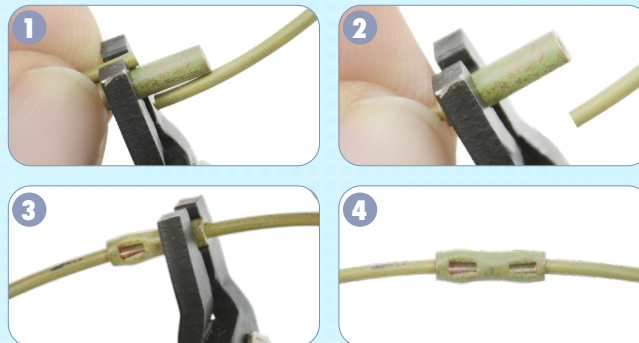

	Fits Stretch Cord Diam. mm	I.D. mm	O.D. mm	Length mm	Plating/Color	Pieces Per Pack	Part #
A	0.7, 0.8 (.031 in)	1.5 (.059 in)	2.0 (.079 in)	4.0 (.157 in)	Gold Color	80	346A-024
B	0.5 (.019 in)	1.3 (.051 in)	1.8 (.071 in)	4.0 (.157 in)	Silver	80	346B-020
C	0.7, 0.8 (.031 in)	1.5 (.059 in)	2.0 (.079 in)	4.0 (.157 in)	Silver	80	346B-024
D	1.0 (.031 in)	2.0 (.079 in)	2.5 (.098 in)	6.0 (.236 in)	Silver	40	346B-028

USING CRIMP CONNECTORS

© Beadalon 2025

Use the Crimper Tool for Artistic Wire Large Gauge Crimp Findings, specifically designed for these large crimps (p 99).

Makes a secure cold connection without needing solder or flame.

EZ-Crimp Findings

Beadalon EZ-Crimp Crimp Ends are the most user-friendly crimp ends available, and are ideal for finishing Beadalon flexible wires up to .026 in (0.66 mm). Attach with EZ-Crimp Pliers (p. 99) to ensure a professional finish with ease.