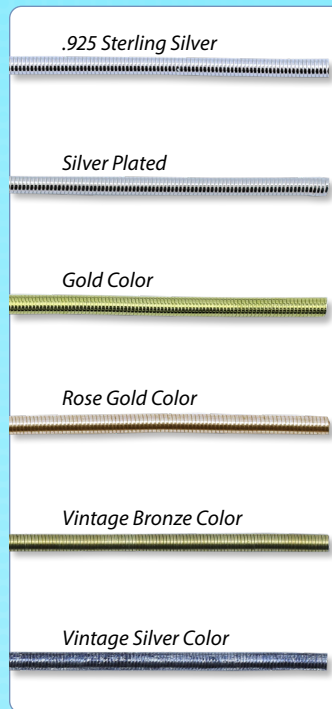

C. Gold Color French Wire

Hole Diameter	Size	I.D. mm	Use With Cord Sizes	Length Meter(s)	Part #
•	Fine	0.60 (.024 in)	1-3	1 (3.28 ft)	JFFW0.6G-01M
•	Medium	0.70 (.028 in)	4	1 (3.28 ft)	JFFW0.7G-01M
•	Heavy	0.80 (.032 in)	5-6	1 (3.28 ft)	JFFW0.8G-01M
•	X-Heavy	0.90 (.036 in)	7-10	1 (3.28 ft)	JFFW0.9G-01M
•	XX-Heavy	1.00 (.039 in)	7-10	1 (3.28 ft)	JFFW1.0G-01M

• • •	Assorted*	F, M, H, XH	1-10	0.4 (1.31 ft)	339A-199

*Assorted pack includes 0.1 Meter each of size of Fine, Medium, Heavy, and X-Heavy.

D. Rose Gold Color French Wire

Hole Diameter	Size	I.D. mm	Use With Cord Sizes	Length Meter(s)	Part #
•	Fine	0.60 (.024 in)	1-3	1 (3.28 ft)	JFFW0.6RG-01M
•	Medium	0.70 (.028 in)	4	1 (3.28 ft)	JFFW0.7RG-01M
•	Heavy	0.80 (.032 in)	5-6	1 (3.28 ft)	JFFW0.8RG-01M
•	X-Heavy	0.90 (.036 in)	7-10	1 (3.28 ft)	JFFW0.9RG-01M

E. Vintage Bronze Color French Wire

Hole Diameter	Size	I.D. mm	Use With Cord Sizes	Length Meter(s)	Part #
•	Fine	0.60 (.024 in)	1-3	1 (3.28 ft)	JFFW0.6VB-01M
•	Medium	0.70 (.028 in)	4	1 (3.28 ft)	JFFW0.7VB-01M
•	Heavy	0.80 (.032 in)	5-6	1 (3.28 ft)	JFFW0.8VB-01M
•	X-Heavy	0.90 (.036 in)	7-10	1 (3.28 ft)	JFFW0.9VB-01M

F. Vintage Silver Color French Wire

Hole Diameter	Size	I.D. mm	Use With Cord Sizes	Length Meter(s)	Part #
•	Fine	0.60 (.024 in)	1-3	1 (3.28 ft)	JFFW0.6VS-01M
•	Medium	0.70 (.028 in)	4	1 (3.28 ft)	JFFW0.7VS-01M
•	Heavy	0.80 (.032 in)	5-6	1 (3.28 ft)	JFFW0.8VS-01M
•	X-Heavy	0.90 (.036 in)	7-10	1 (3.28 ft)	JFFW0.9VS-01M

Shown Enlarged

A
B
C
D
E
F