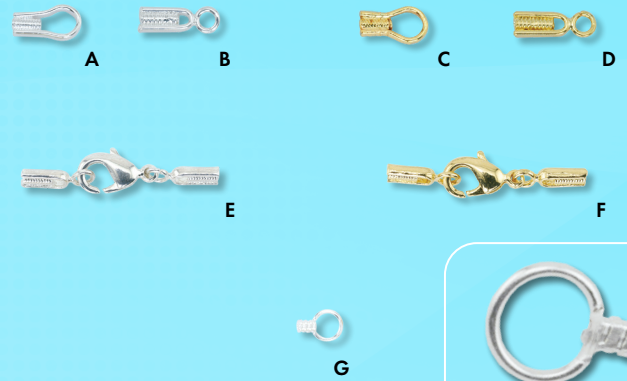

Loop Crimps *EXCLUSIVE!*

	Length	I.D. mm	Plating/ Color	Pieces Per Pack	Part #
G	6.25 mm (.246 in)	.71 (.028 in)	Silver	8	344B-060

* Use the Micro Crimp Tool (p. 99) to secure.

Crimp Covers – Pre-Opened Bead

	Size	I.D. mm	Metal	Pieces Per Pack	Part #
H	3 mm	0.91 (.036 in)	Silver	20	349B-008
I	4 mm	1.09 (.043 in)	Silver	20	349B-010
M	4 mm Sparkle	1.09 (.043 in)	Silver	14	349B-020
O	3 mm	0.91 (.036 in)	Gold Color	20	349A-008
P	4 mm	1.09 (.043 in)	Gold Color	20	349A-010
H	3 mm	0.91 (.036 in)	Silver	144	349B-009
I	4 mm	1.09 (.043 in)	Silver	144	349B-011
J	5 mm	1.00 (.039 in)	Silver	144	349B-013
K	6 mm	1.07 (.042 in)	Silver	144	349B-015
L	7 mm	1.31 (.052 in)	Silver	144	349B-017
M	4 mm Sparkle	1.09 (.043 in)	Silver	144	349B-021
N	4 mm Lines	1.09 (.043 in)	Silver	144	349B-031
O	3 mm	0.91 (.036 in)	Gold Color	144	349A-009
P	4 mm	1.09 (.043 in)	Gold Color	144	349A-011
Q	5 mm	1.00 (.039 in)	Gold Color	144	349A-013
R	6 mm	1.07 (.042 in)	Gold Color	144	349A-015
S	7 mm	1.31 (.052 in)	Gold Color	144	349A-017
T	4 mm Sparkle	1.09 (.043 in)	Gold Color	144	349A-021
U	4 mm	1.09 (.043 in)	Copper	144	349P-011
V	4 mm	1.09 (.043 in)	Antique Brass Color	144	349R-011
W	4 mm	1.09 (.043 in)	Hematite Color	144	349C-011

Crimp Covers Variety Pack *EXCLUSIVE!*

	Pieces 3mm	Pieces 4mm	Pieces 4mm Sparkle	Pieces 4mm Lines	Plating/ Color	Total Pieces	Part #
X	20	20	20	20	Silver	80	349B-101
Y	20	20	20	20	Gold Color	80	349A-101

**EZ-CRIMP™
FINDINGS**

Use the EZ-Crimp Pliers (p. 99) to close EZ-Crimp Findings and Crimp Covers.