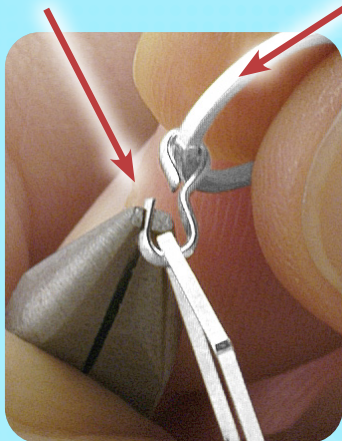

Shown Enlarged

A
B
C
D
E
F

French Wire, also known as 'Gimp' and 'Bullion,' is used to cover and protect bead cord from friction and breakage at the clasp area.

Connector

Link

Solid Rings

	Shape	Size mm	Plating/ Color	Pieces Per Pack	Part#
A	Round Textured	24 (.944 in)	Silver	5	314B-184
B	Round Textured	27 (1.06 in)	Silver	5	314B-188
C	Round Textured	27 (1.06 in)	Gold Color	5	314A-188