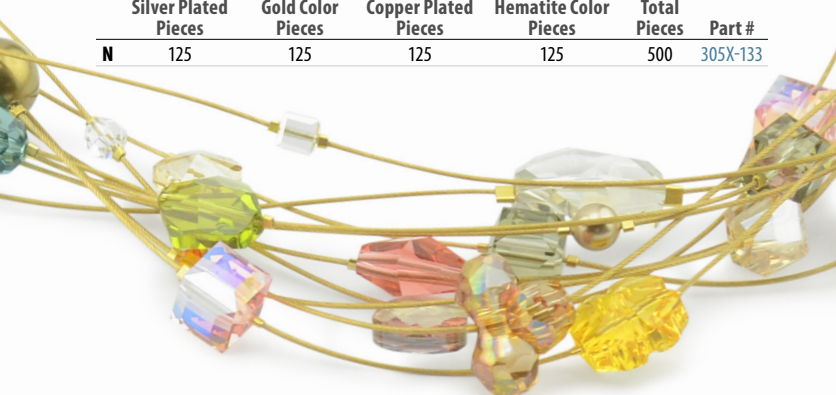

SCAN TO WATCH
A CRIMPING
INSTRUCTIONS VIDEO

Crimp Tube Size Variety Pack **EXCLUSIVE!**

	Size #1 Pieces	Size #2 Pieces	Size #3 Pieces	Size #4 Pieces	Plating/Color	Total Pieces	Part #
K	250	150	125	75	Silver	600	305B-121
L	250	150	125	75	Gold Color	600	305A-121

#2 Crimp Tube Color Variety Pack **EXCLUSIVE!**

	Silver Plated Pieces	Gold Color Pieces	Copper Plated Pieces	Hematite Color Pieces	Total Pieces	Part #
M	150	150	150	150	600	305X-129

#3 Crimp Tube Color Variety Pack **EXCLUSIVE!**

	Silver Plated Pieces	Gold Color Pieces	Copper Plated Pieces	Hematite Color Pieces	Total Pieces	Part #
N	125	125	125	125	500	305X-133