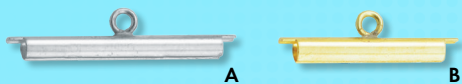

Pendant Bails

	Style	Length mm	Plating/Color	Pieces Per pack	Part#
F	Fancy	10.0 (.393 in)	Silver	10	327B-035
H	Medium	10.0 (.393 in)	Gold Color	15	327A-010
G	Medium	10.0 (.393 in)	Silver	144	327B-011
H	Medium	10.0 (.393 in)	Gold Color	144	327A-011

Attach using Pinch Bail Pliers (p. 97).

F

G

H

Tube Slide Ends

	Clasp Width mm	I.D. mm	Slit Width mm	Plating/ Color	Pieces Per Pack	Part #
A	30 (1.18 in)	2.44 (.096 in)	0.74 (.029 in)	Silver Plated	2	304B-103
B	23 (.90 in)	2.44 (.096 in)	0.74 (.029 in)	Gold Color	2	304A-101